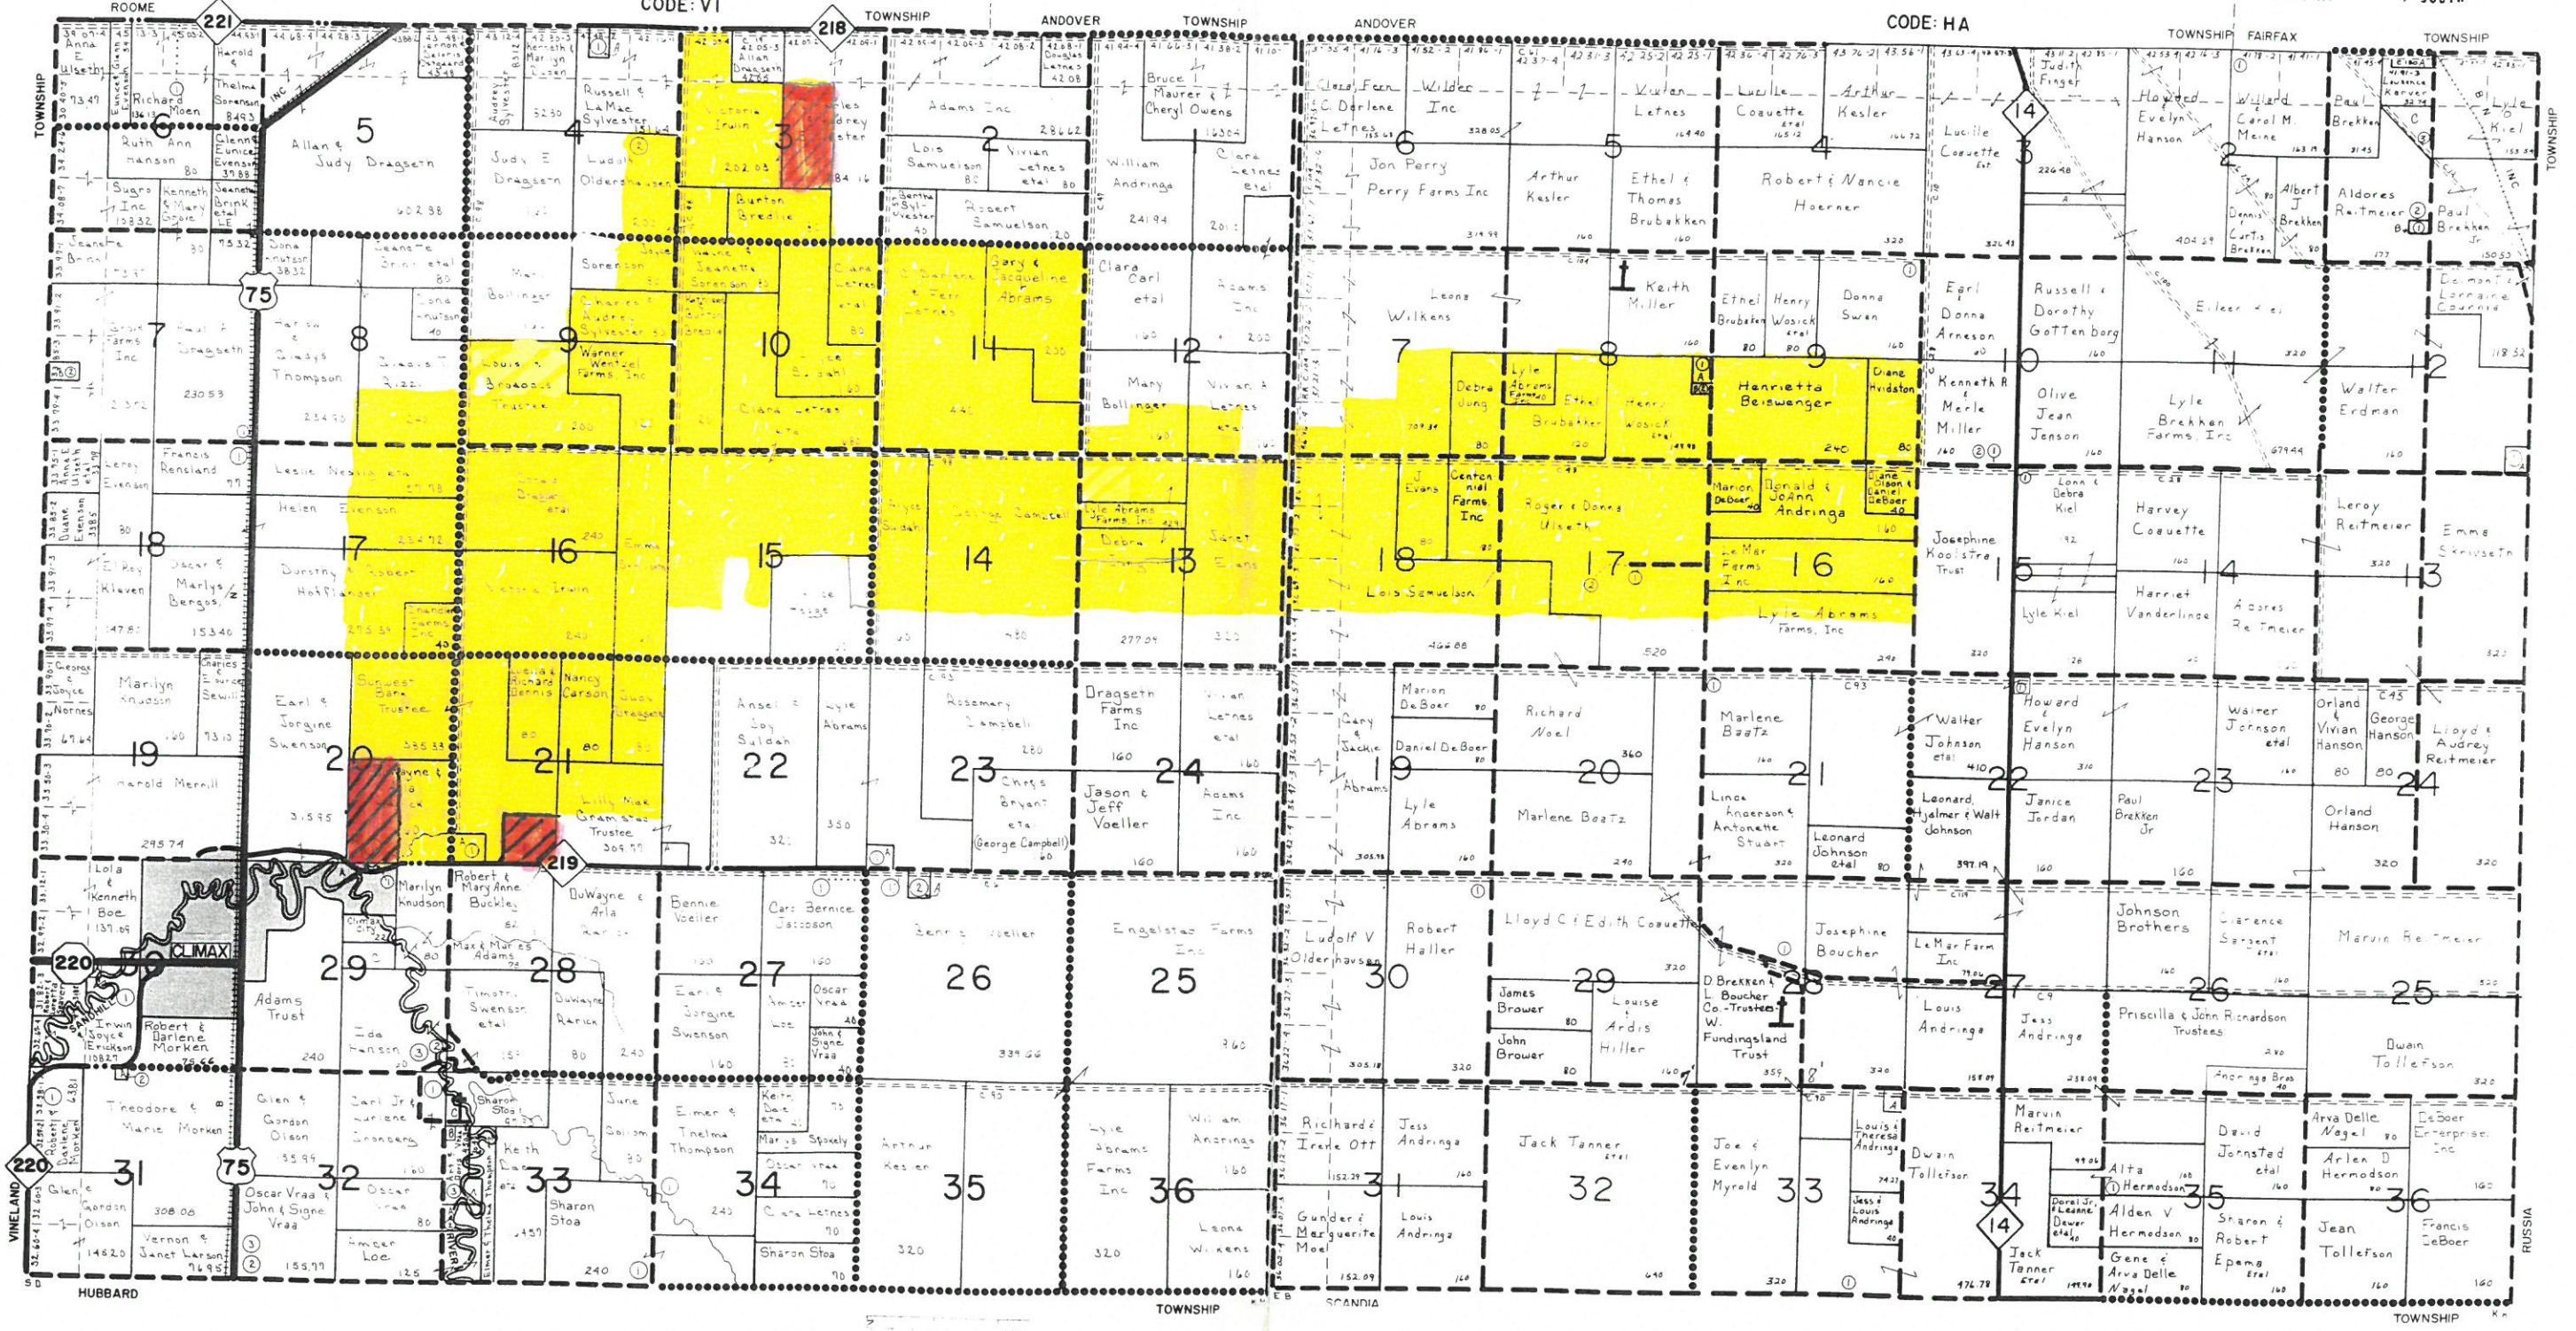

MAP OF VINELAND

TOWNSHIP :148 N.

Midland Atlas Co. Copyright 1994

RANGE :48 W.

MAP OF HAMMOND

TOWNSHIP :148 N.

Midland Atlas Co. Copyright 1994

RANGE :47 W.

Project #12

Red items were removed at hearing