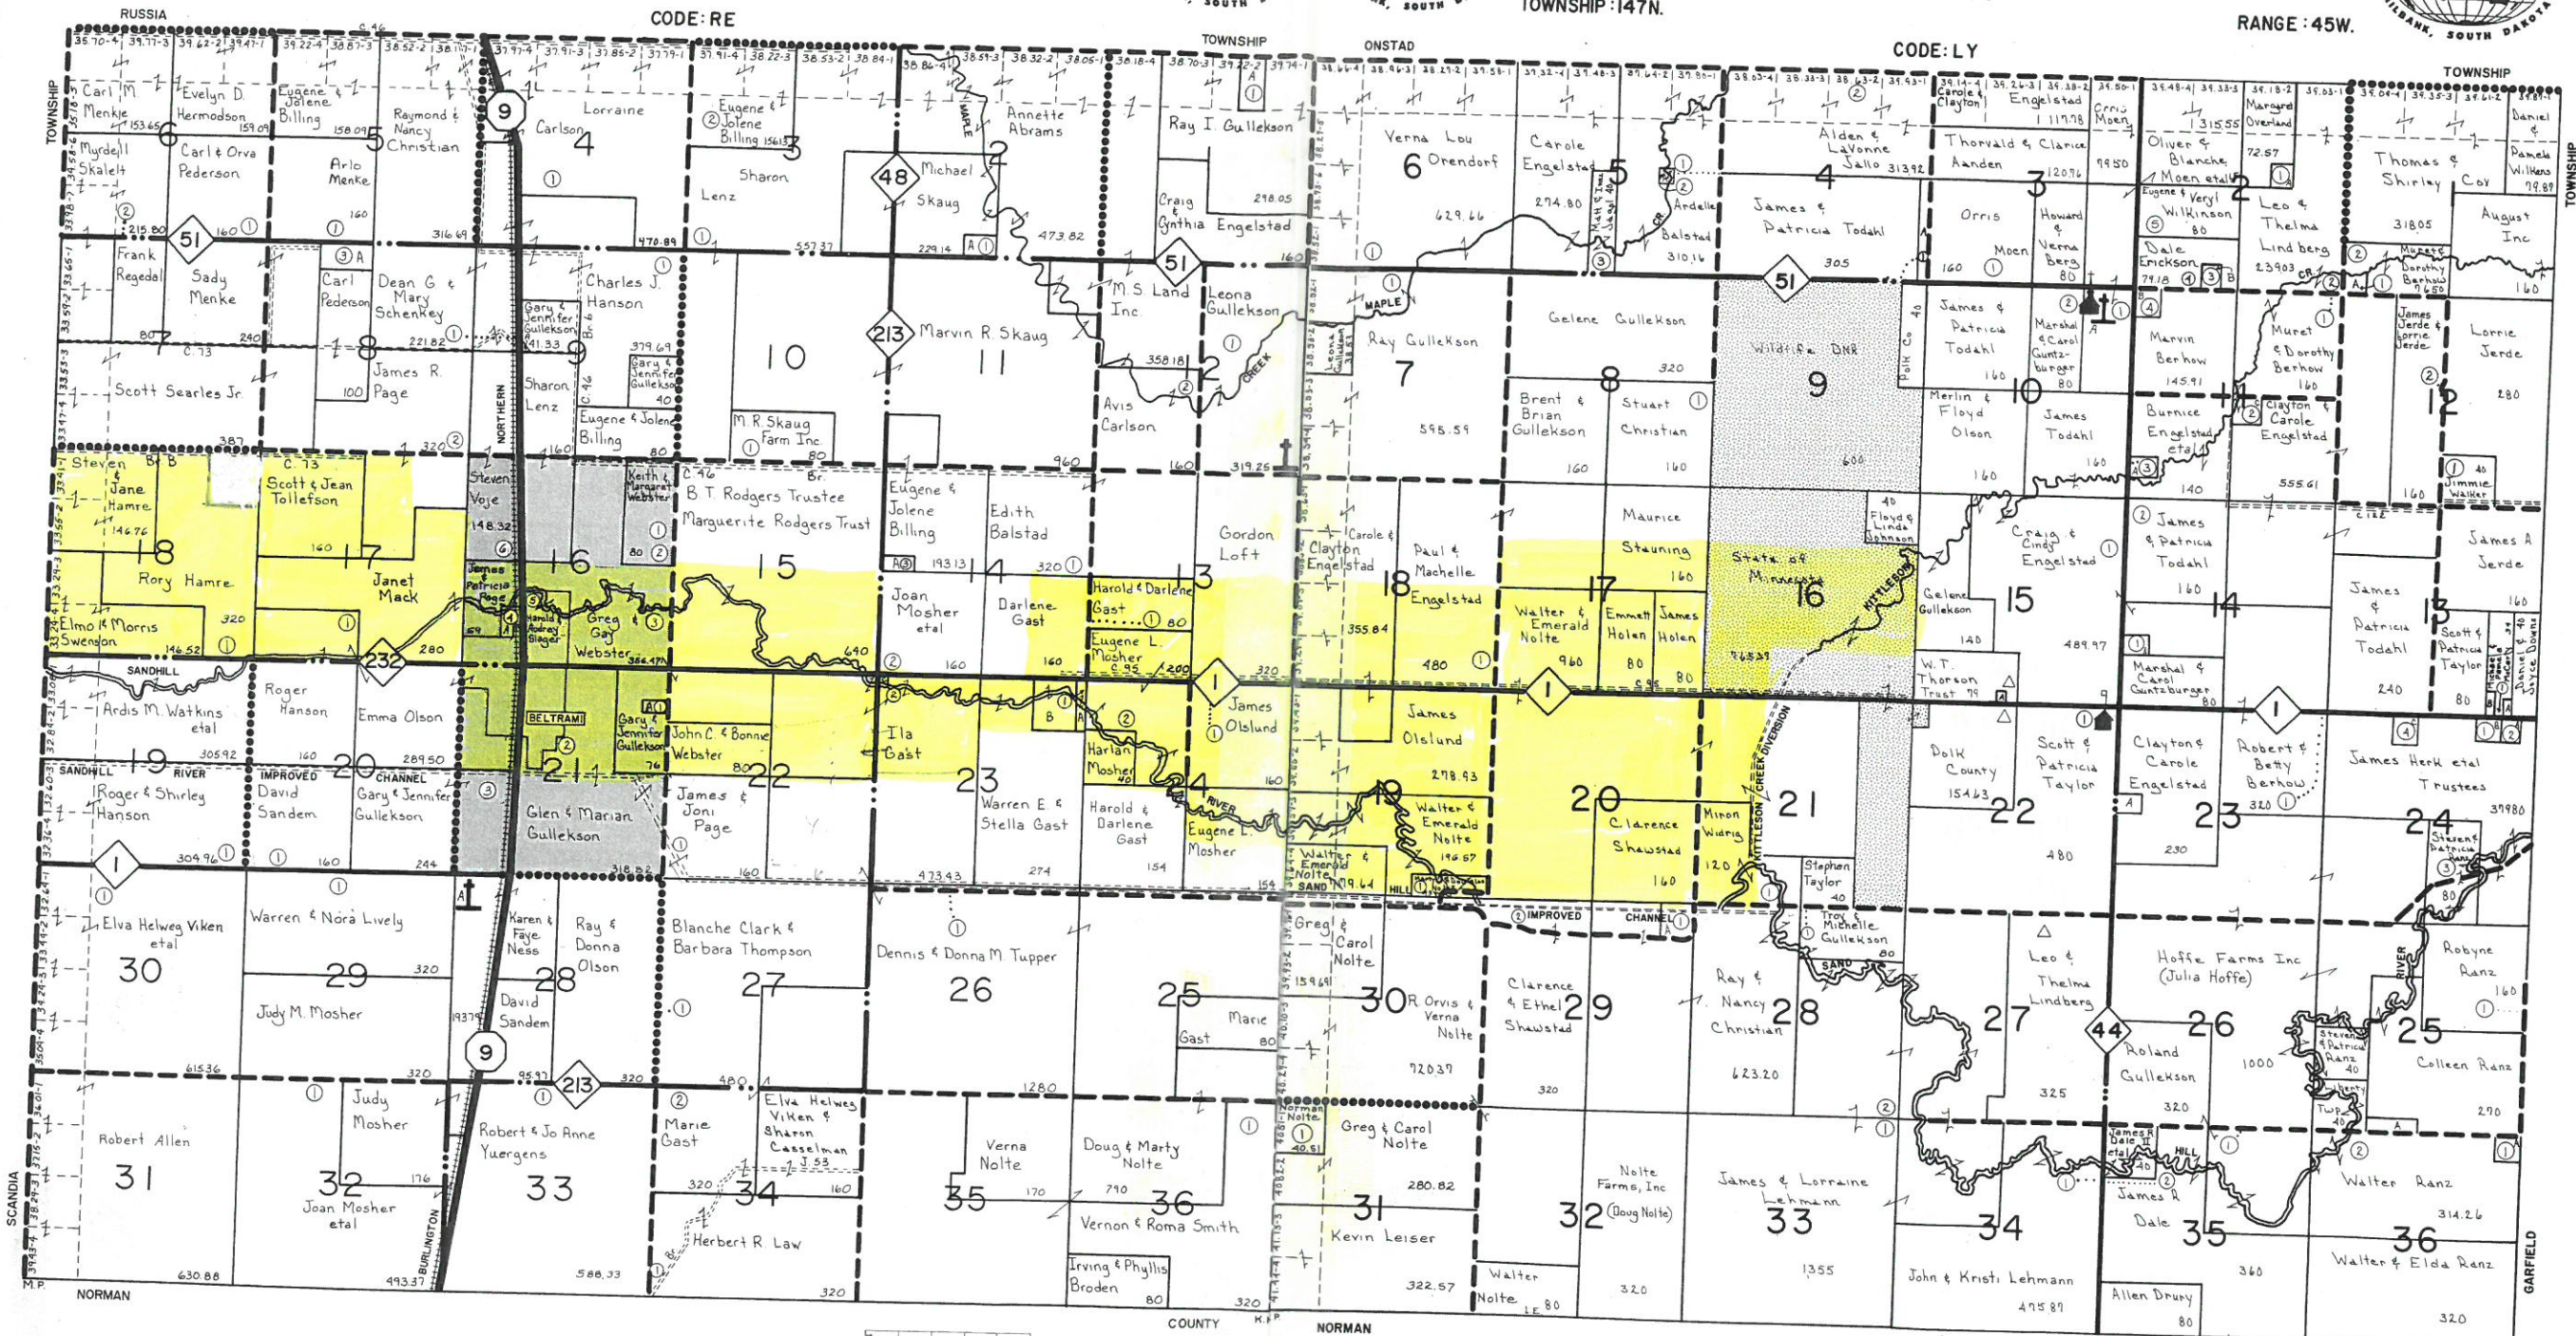

## REISS

Midland Atlas Co. Copyright 1994

TOWNSHIP: 147N.

RANGE: 46W.

# MAP OF LIBERTY

## LIBERTY

Midland Atlas Co. Copyright 1994

TOWNSHIP: 147N.

RANGE: 45W.

SCANDIA COUNTY NORMAN COUNTY NORMAN COUNTY GARFIELD COUNTY